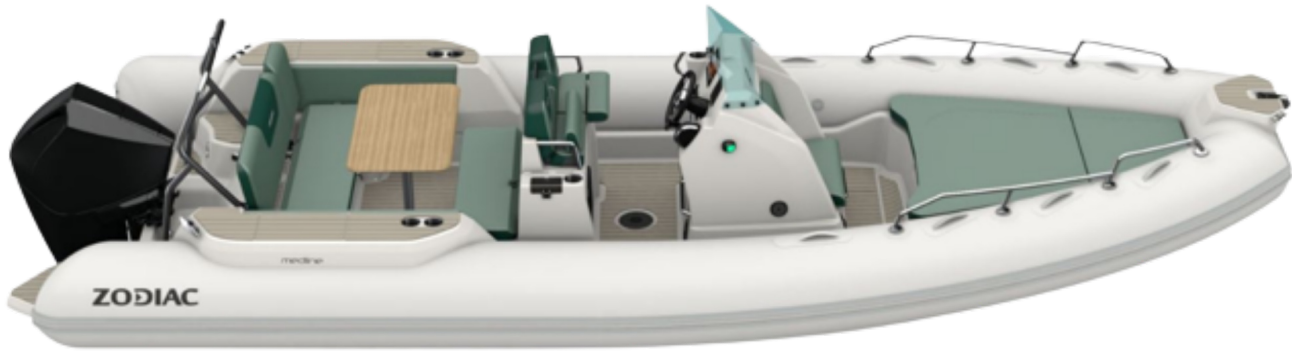

NEW

Perfect for long trips on the sea, the medline is a true private oasis thanks to its transformable surface, which can be transformed into a sunbathing area. Created for long day trips, the medline range is part of the new generation of Zodiac boats: rigid-hulled inflatable openly oriented towards leisure.

TECHNICAL FEATURES

OVERALL LENGTH (m-ft)	7.34m -24'1"	SCHAFT	XL
INSIDE LENGTH (m-ft)	6.16m -20'3"	MAXIMUM ALLOWED POWER (HP)	300
OVERALL BEAM (m-ft)	2.9m -9'6"	RECOMMENDED POWER (HP)	250
INSIDE BEAM (m-ft)	1.67m -5'6"	MAX. ALLOWED ENGINE WEIGHT (Kg-Lbs)	385 - 849
TUBE DIAMETER (m-ft)	0.6m -1'12"	DESIGN CATEGORY	B-C
WEIGHT (Kg-Lbs)	1150 - 2525	HULL LENGTH (m - ft)	6.45m -21'2"
NUMBER OF PASSENGERS (CAT. C)	16	HULL WIDTH (m - ft)	2.15m -7'1"
NUMBER OF PASSENGERS (CAT. B-C)	7	HULL HEIGHT (m - ft)	2.2m -7'3"
MAXIMUM PAYLOAD (CAT. C) (Kg-Lbs)	1930 - 4254	DEADRISE	22°
MAXIMUM PAYLOAD (CAT. B) (Kg-Lbs)	1330 - 2932	TANK (L - Gal)	300L -80Gal
NUMBER OF WATERTIGHT COMPARTMENTS	5		

VERSIONS

MED7.5-4
MED7.5-3
MED7.5-1
MED7.5-2

MEDLINE 7.5: NEO Carbon Tube - Dark Grey Gel Coat
 MEDLINE 7.5: NEO Carbon Tube - White Gel Coat
 MEDLINE 7.5: NEO Tube - Grey Gel Coat
 MEDLINE 7.5: NEO Tube - White Gel Coat

STANDARD EQUIPMENT

HULL & DECK: 2 Bailers,
2 Swimming Platforms w/ Port Telescopic Boarding Ladder ,
3 Big Storage Compartments , 4 Cleats,
6 Cupholders (on Wings (4), Console and Bolster) ,
Double-Position Bolster w/ Built-in Kitchen, GRP Wings w/ EVA,
Self Bailing Cockpit, Tilting Console w/ Storage Under Deck , 1 Bow D Ring .