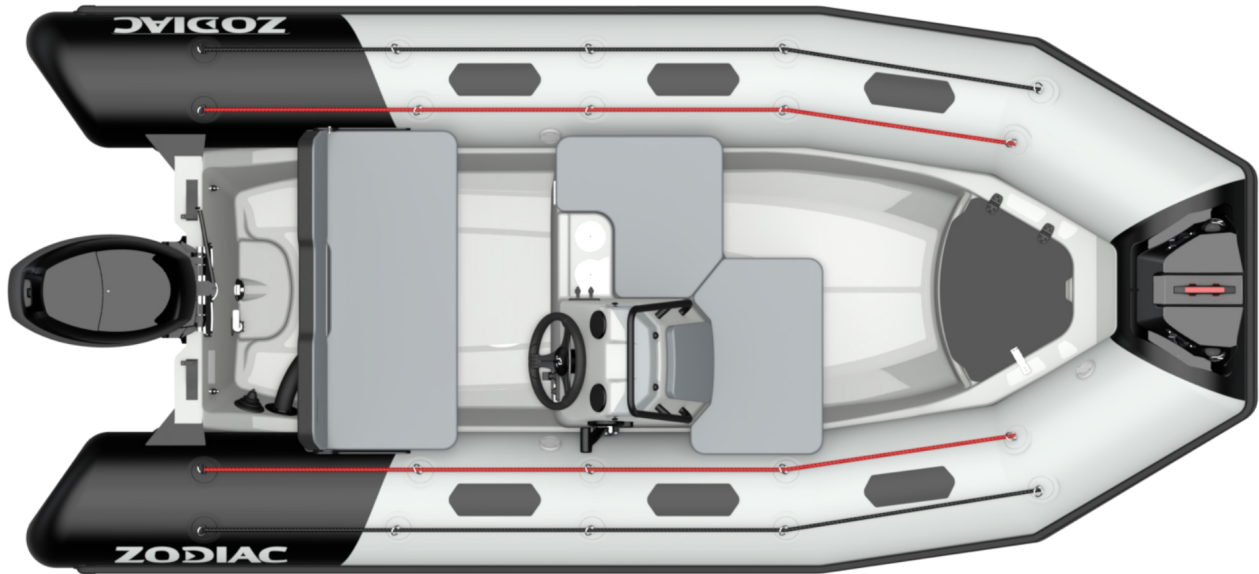

THE NEW ZODIAC OPEN RANGE IS COMING !

A nice collection of small boats for having fun, they are compact and practical ! Real toy with a racing look, easy to store, easy to drive, easy to launch, easy to tow, 4 seats minimum, 4 colors and materials of tubes are available. Tubes are available in PVC or Neoprene, and the tank allows long time navigation.

TECHNICAL FEATURES

OVERALL LENGTH (m-ft)	4.2m-13'9"	SCHAFT	L
INSIDE LENGTH (m-ft)	2.7m-8'10"	MAXIMUM ALLOWED POWER (HP)	50
OVERALL BEAM (m-ft)	1.9m-6'3"	RECOMMENDED POWER (HP)	40
INSIDE BEAM (m-ft)	1.1m-3'7"	MAX. ALLOWED ENGINE WEIGHT (Kg-Lbs)	115-253.5
TUBE DIAMETER (m-ft)	0,45m	HULL LENGTH (m - ft)	3.6-11'9"
WEIGHT (Kg-Lbs)	270-595	HULL WIDTH (m - ft)	1.24-4'1"
NUMBER OF PASSENGERS (CAT. C)	6	HULL HEIGHT (m - ft)	1.3-4'3"
MAXIMUM PAYLOAD (CAT. C) (Kg-Lbs)	680-1499	DEADRISE	19°
NUMBER OF WATERTIGHT COMPARTMENTS	3	TANK [L - Gal]	Optional 46L-12Gal

STANDARD EQUIPMENT

HULL & DECK: Bow Storage + Cushion , Fairleads, GRP Deep V-Hull, Lockable Mooring Storage , Console with Wheel, 1 Bow Cleat.

COMFORT: 2 USB Plugs, 2x Cup-Holders, Bench w/ Tilting Backrest, Bow Cushion, Console Seat, Double Storage under Console , Side Seat, Under Bench Storage .

PACKS AND ACCESSORIES

PKESS-OPN4.2

ESSENTIAL PACK OPEN 4.2

Grey/Black EVA Deck, Lifting Kit , Plastic tank 12Gal/46L , Side ladder, Storage mesh, White light.

Battery switch,

OPTIONS & ACCESSORIES

COMFORT

Z62444 Swimming Ladder