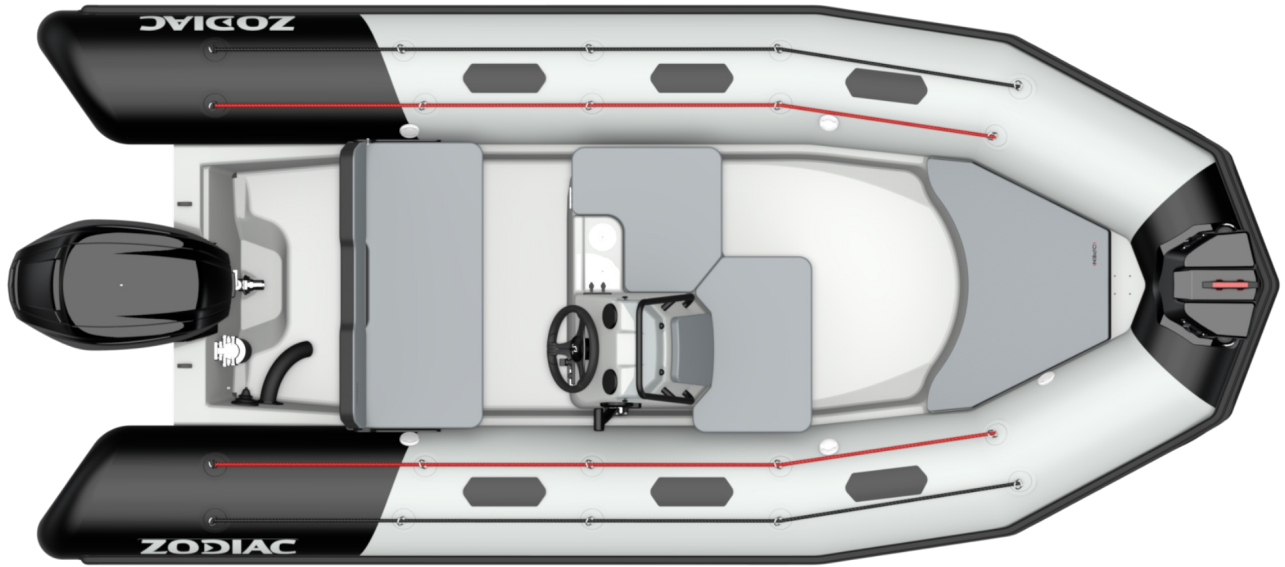

STANDARD EQUIPMENT

HULL & DECK: Bow Storage + Cushion , Fairleads, GRP Deep V-Hull, Lockable Mooring Storage, Console with Wheel, 1 Bow Cleat.

COMFORT: 2 USB Plugs, 2x Cup-Holders, Bench w/ Tilting Backrest, Bow Cushion, Console Seat, Double Storage under Console , Side Seat, Under Bench Storage .

Windshield, Handrail.

TUBE: Removable Tube, 1 GRP Bow Roller, 165mm Rubstrake , Antiskid patches, Double Lashings, Easy Push valves, Fishtails Cones, Repair Kit, Zodiac Logo on the Tube .

OTHER: Mechanical Steering, Navigation Lights.

PACKS AND ACCESSORIES

PKESS-OPN4.8

ESSENTIAL PACK OPEN 4.8

switch, Grey/black EVA deck , Lifting Kit, Plastic tank 12Gal/46L, Rear ladder , Storage mesh, White light.

Battery cut-off

OPTIONS & ACCESSORIES

COMFORT

Z62447 Bimini

FISHING & LEISURE

Z1167 Roll Bar

LIGHTING & ELECTRONICS

Z61991 Système audio Fusion + 2 haut-parleurs 4"

HULL & DECK

Z62440 Grey/Black EVA Deck

FACTORY FITTED OPTIONS

Z61991FF Audio Fusion System + 2 Speakers 4" (Factory Fitted)
Z62624FF Battery Switch (Factory Fitted)
Z62446FF Lifting Points Kit (Factory Fitted)

Z62442FF

Plastic Fuel Tank 12Gal/46L

Z61834FF

Rear Boarding Ladder

Z62445FF

White Light (Factory Fitted)

OTHER

Z62627

Cover

Z62628

Storage Mesh

PRE-RIGGING KIT

Z64313M1

Kit "Pré-rig MERCURY MECH/SIDE/1xSC1000

Z64313Y1

MET PRIG YAM OPEN 4.8 LAT/MEC

TAXES

Eco contribution France 4 à 4,99m SR